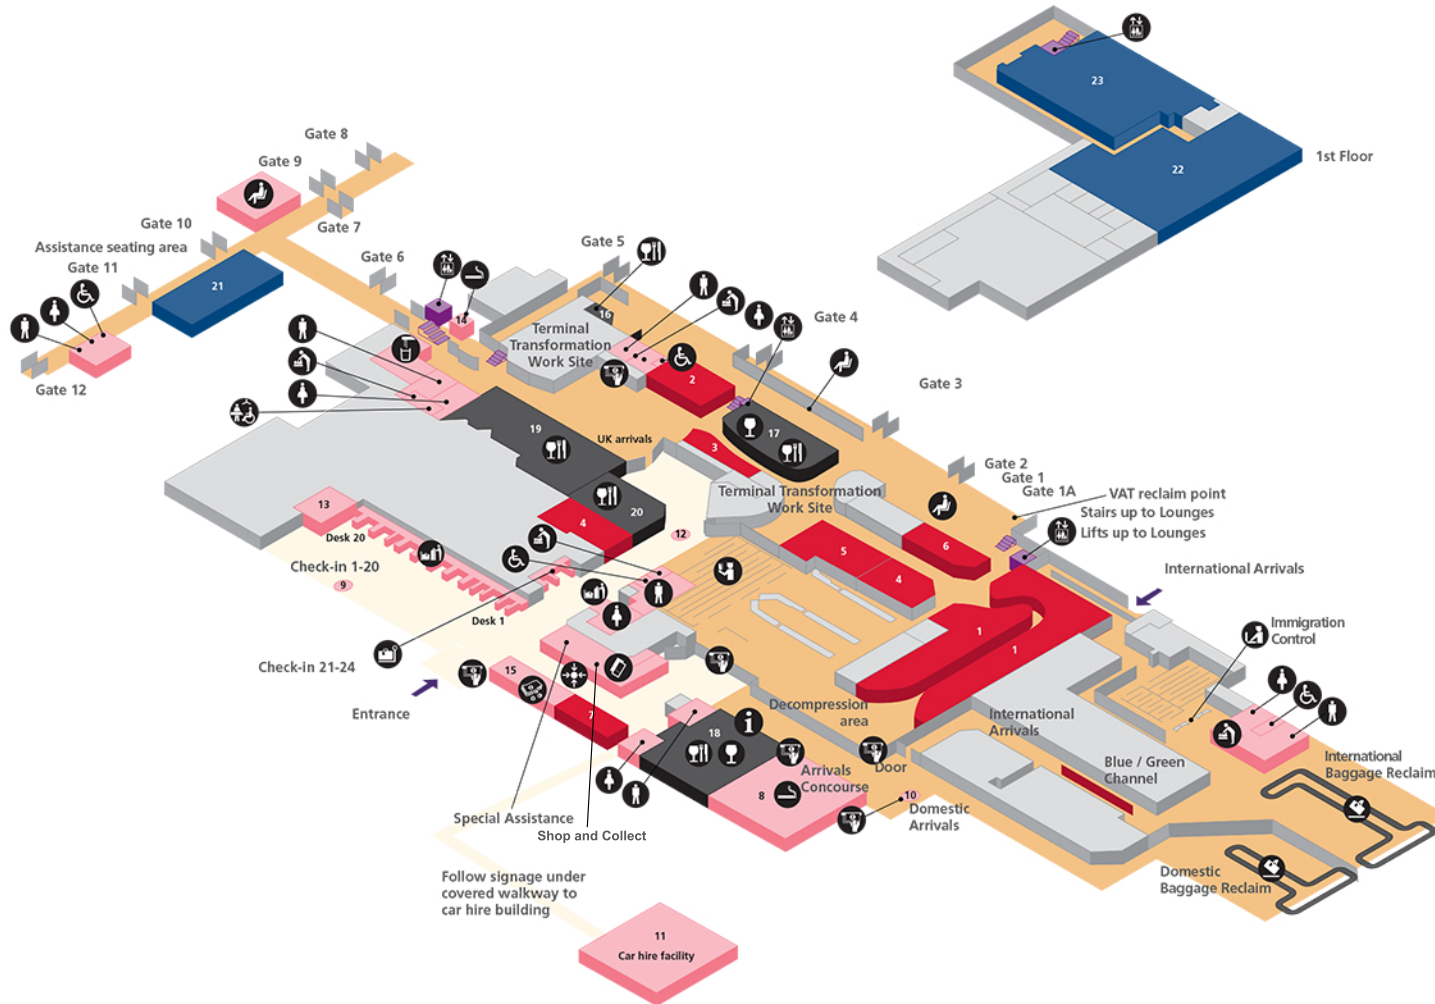

Aberdeen International Airport

Main terminal

Shopping

World Duty Free	1	WHSmith	5	7
Boots	2	WHSmith Bookshop	6	
Dixons travel	3			
Rolling luggage	4			

Services

Beer Garden (The Granite City) - smoking facilities	8	Departures	12
Baggage weighing	9	Left luggage / Lost property	13
Cash machine (ATM)	10	Smoking shelter	14
Car hire facility Avis / Budget / Enterprise / Europcar / National / Hertz / Sixt	11	Travelex bureau de change	15

Food and drink

Costa Coffee	16	The Distilling House	19
Bocco	17	Joe's Coffeehouse	20
The Granite City	18		

Passenger lounges

Eastern Airways lounge	21	British Airways Executive Lounge	23
Northern lights lounge	22		

- | | | |
|-------------------|-----------------------|------------------------------|
| Accessible toilet | Customs | Smoking facilities - outdoor |
| ATM | Information | Ticket sales |
| Baby changing | Lift | Toilet men |
| Baggage reclaim | Meeting point | Toilet women |
| Bar/Pub | Restaurant/Café | Water refill station |
| Bureau de change | Seating area | Public areas |
| Changing places | Security Search | Passenger areas |
| Check-in | Self-service check-in | |

Aberdeen International Airport